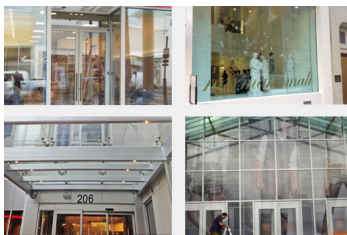

Commercial Storefront Window & Door Repair or Full Replacement | Large Scale sign design and installation

Pensarwolf LLC is now one of the leading commercial glass companies in New York City specializing in custom glass storefront installations, replacements, renovations and repairs. We offer professional installation, with high quality products at reasonable costs. If your business storefront glass is damaged, we may be able to restore it by using mechanical restoration techniques. If not, we can install replacement glass that retains the look of your business. We design and install commercial storefront windows for a wide variety of office buildings, hotels, high rises, health care, educational, and industrial buildings. At Pensarwolf glass and door we offer a wide variety of options for configurations, frame colors, and glass types.

If your business has been damaged as a result of theft, natural disaster, fire, or some other event. Pensarwolf glass and door services provides emergency board up services in the New York, New Jersey and Connecticut area.